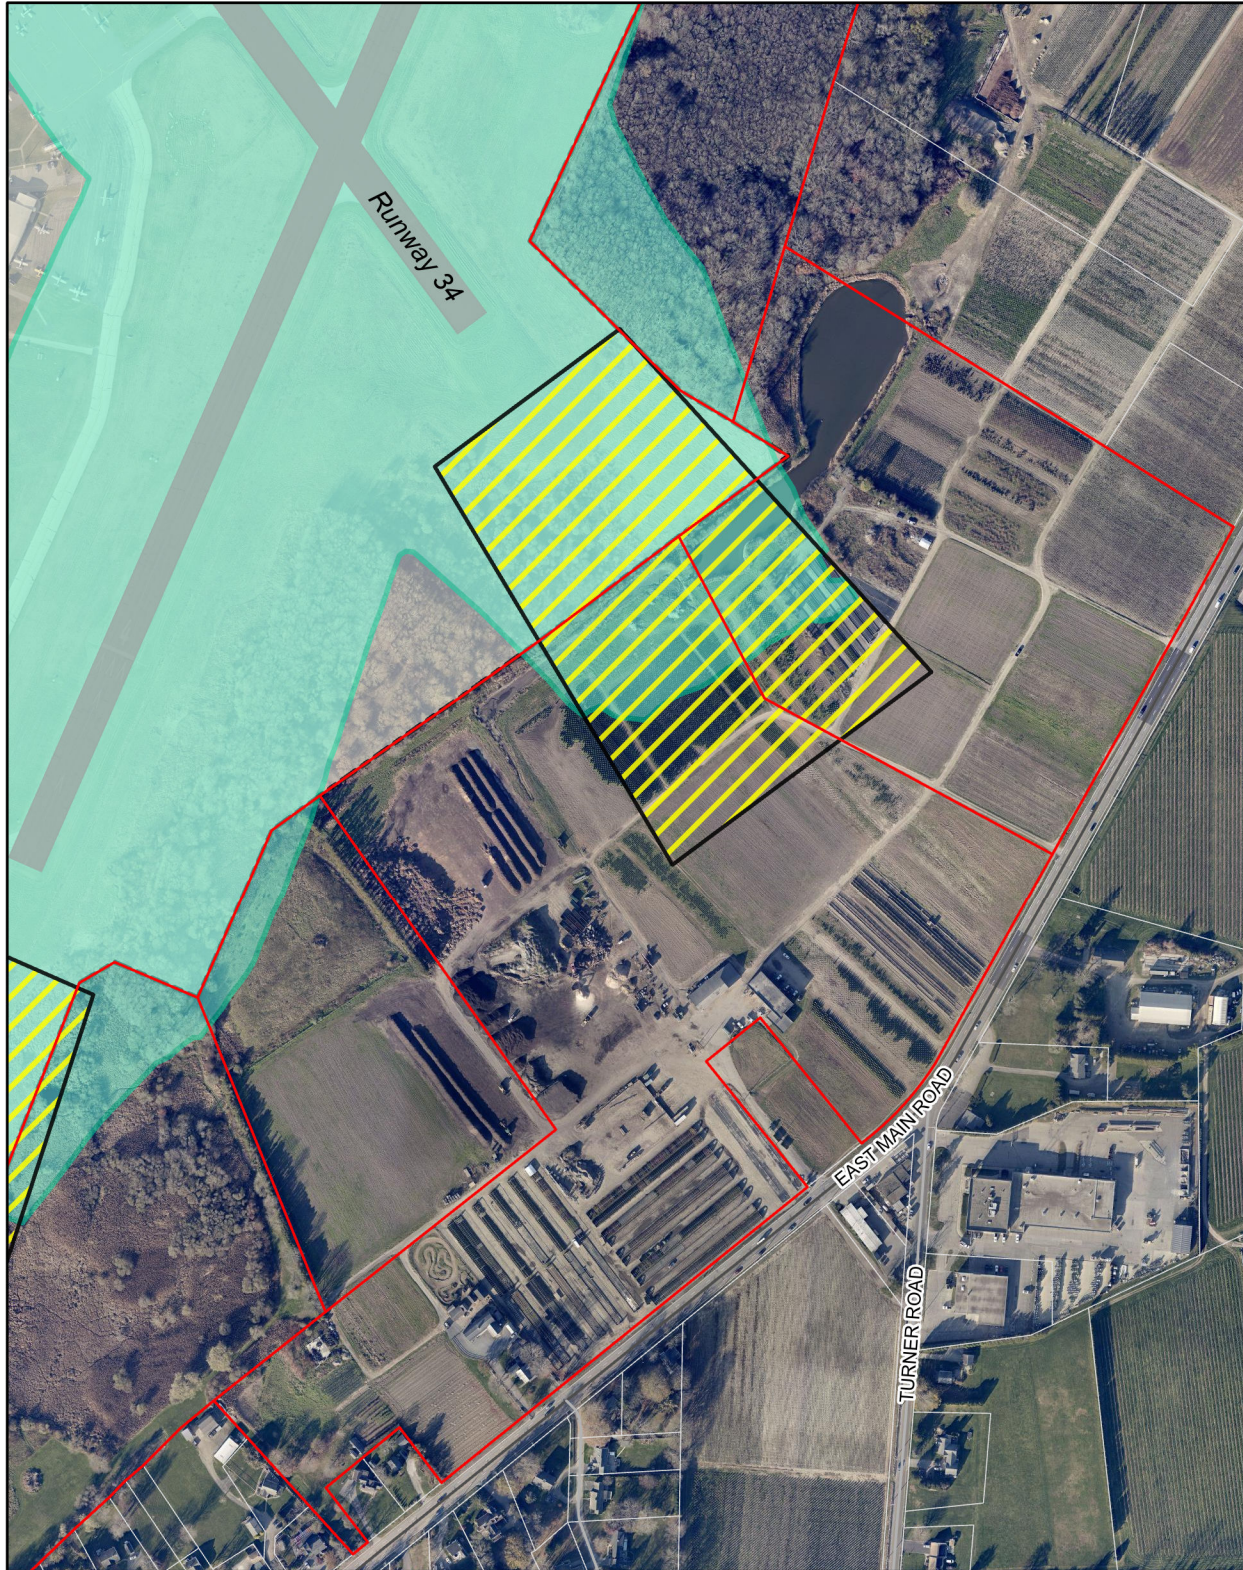

TOWN OF MIDDLETOWN

2023 Proposed Airport Overlay District

Zone	Number of Properties in Zone
RPZ	21
HCA	63 (36 are condos)
RPZ and HCA	68 (36 are condos)

Legend

- Properties in Overlay
- Runway Protection Zone (RPZ)
- Height Compliance Area (HCA)
- Airport Property
- Airport Runway
- Property Lines

The information depicted on this map is for planning purposes only. It is not adequate for legal boundary definition, regulatory interpretation, or parcel-level analysis. Sources: RIGIS, RIAC, Stantec, Town of Middletown. Author: AG.