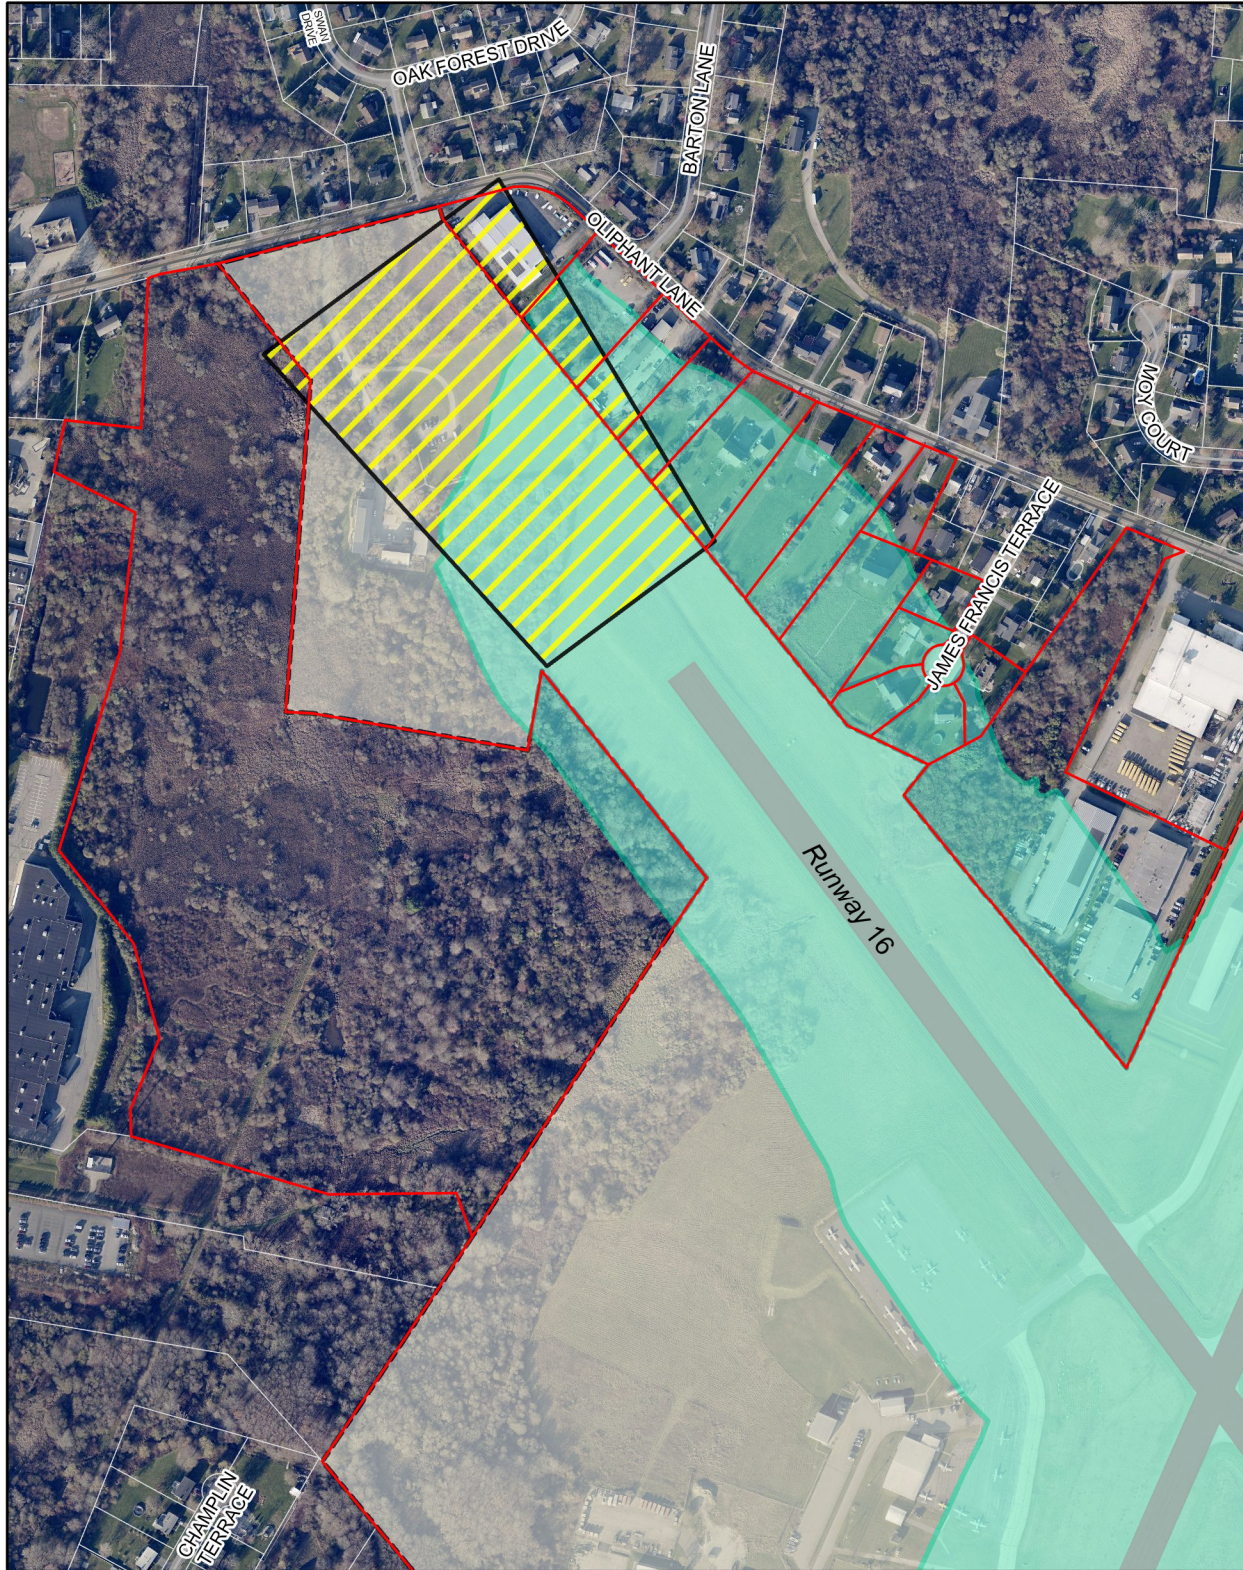

# TOWN OF MIDDLETOWN

## 2023 Proposed Airport Overlay District

Zone	Number of Properties in Zone
RPZ	21
HCA	63 (36 are condos)
RPZ and HCA	68 (36 are condos)

### Legend

- Properties in Overlay
- Runway Protection Zone (RPZ)
- Height Compliance Area (HCA)
- Airport Property
- Airport Runway
- Property Lines

The information depicted on this map is for planning purposes only. It is not adequate for legal boundary definition, regulatory interpretation, or parcel-level analysis. Sources: RIGIS, RIAC, Stantec, Town of Middletown. Author: AG.