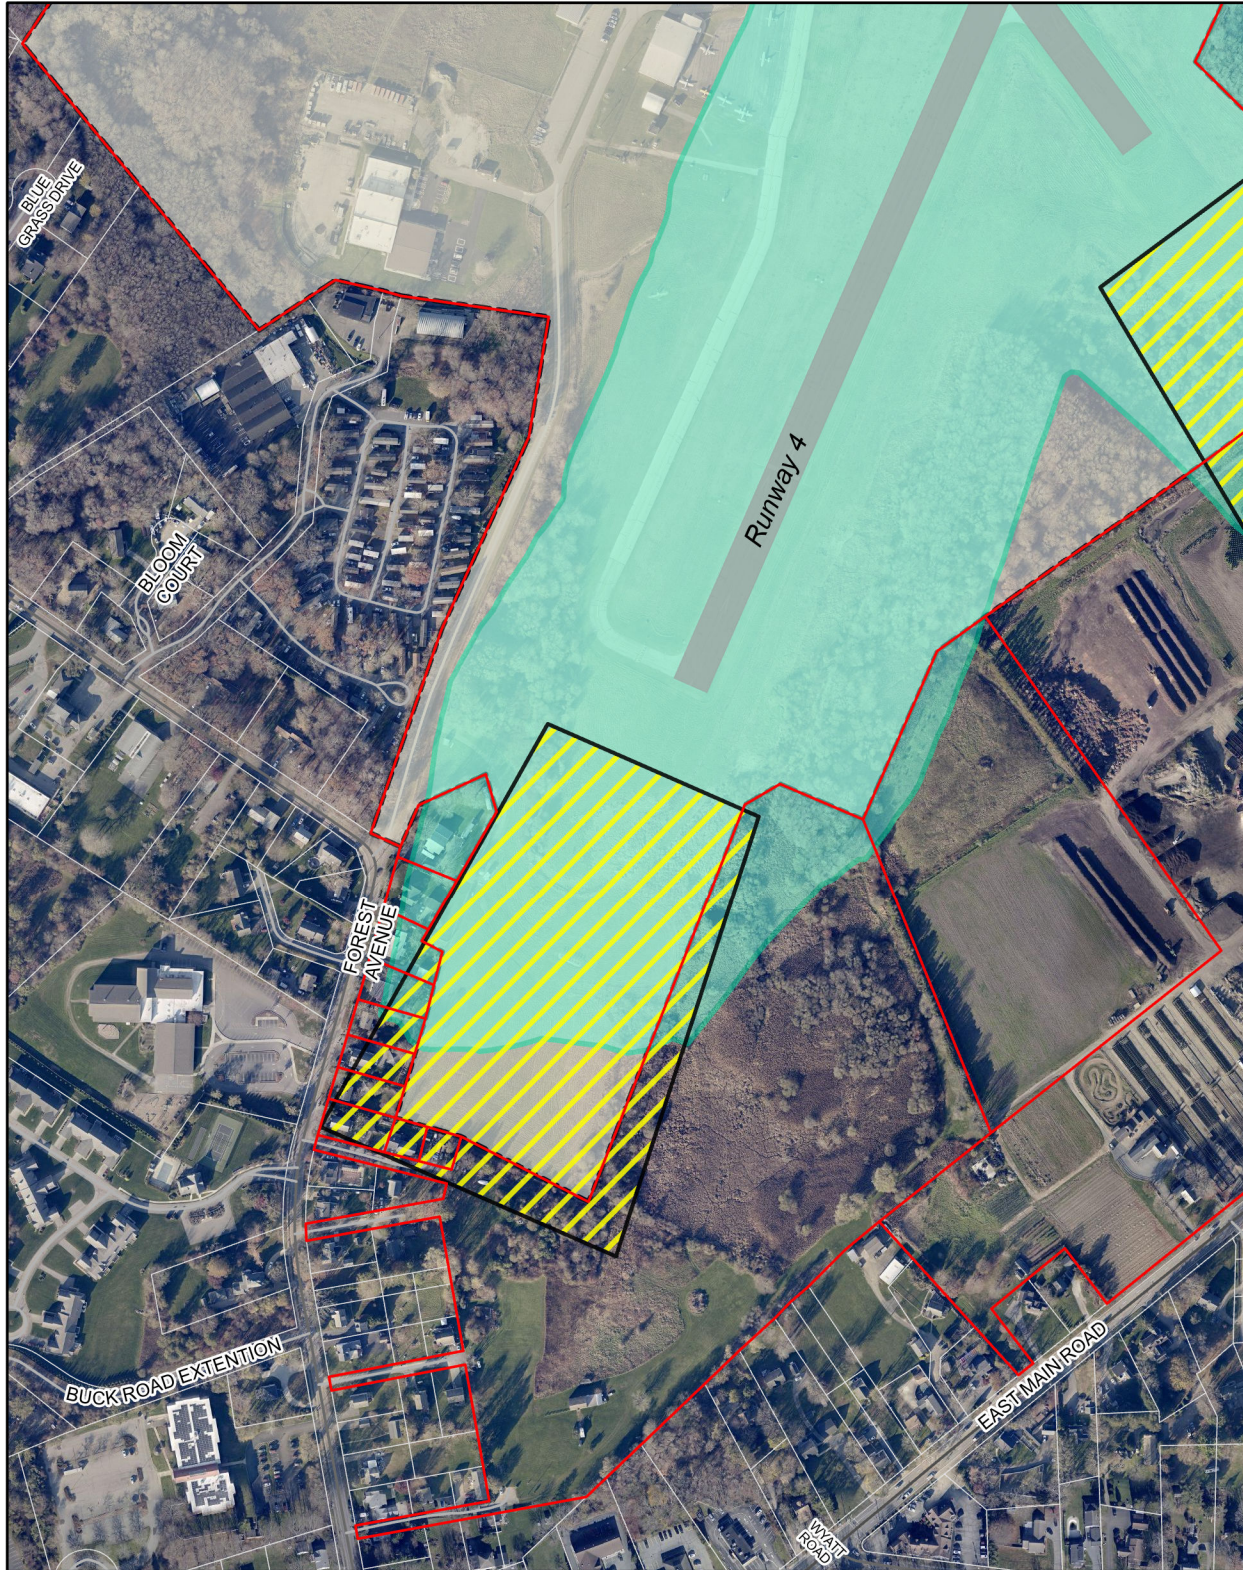

TOWN OF MIDDLETOWN

2023 Proposed Airport Overlay District

Zone	Number of Properties in Zone
RPZ	21
HCA	63 (36 are condos)
RPZ and HCA	68 (36 are condos)

Legend

- Properties in Overlay
- Runway Protection Zone (RPZ)
- Height Compliance Area (HCA)
- Airport Property
- Airport Runway
- Property Lines

The information depicted on this map is for planning purposes only. It is not adequate for legal boundary definition, regulatory interpretation, or parcel-level analysis. Sources: RIGIS, RIAC, Stantec, Town of Middletown. Author: AG.