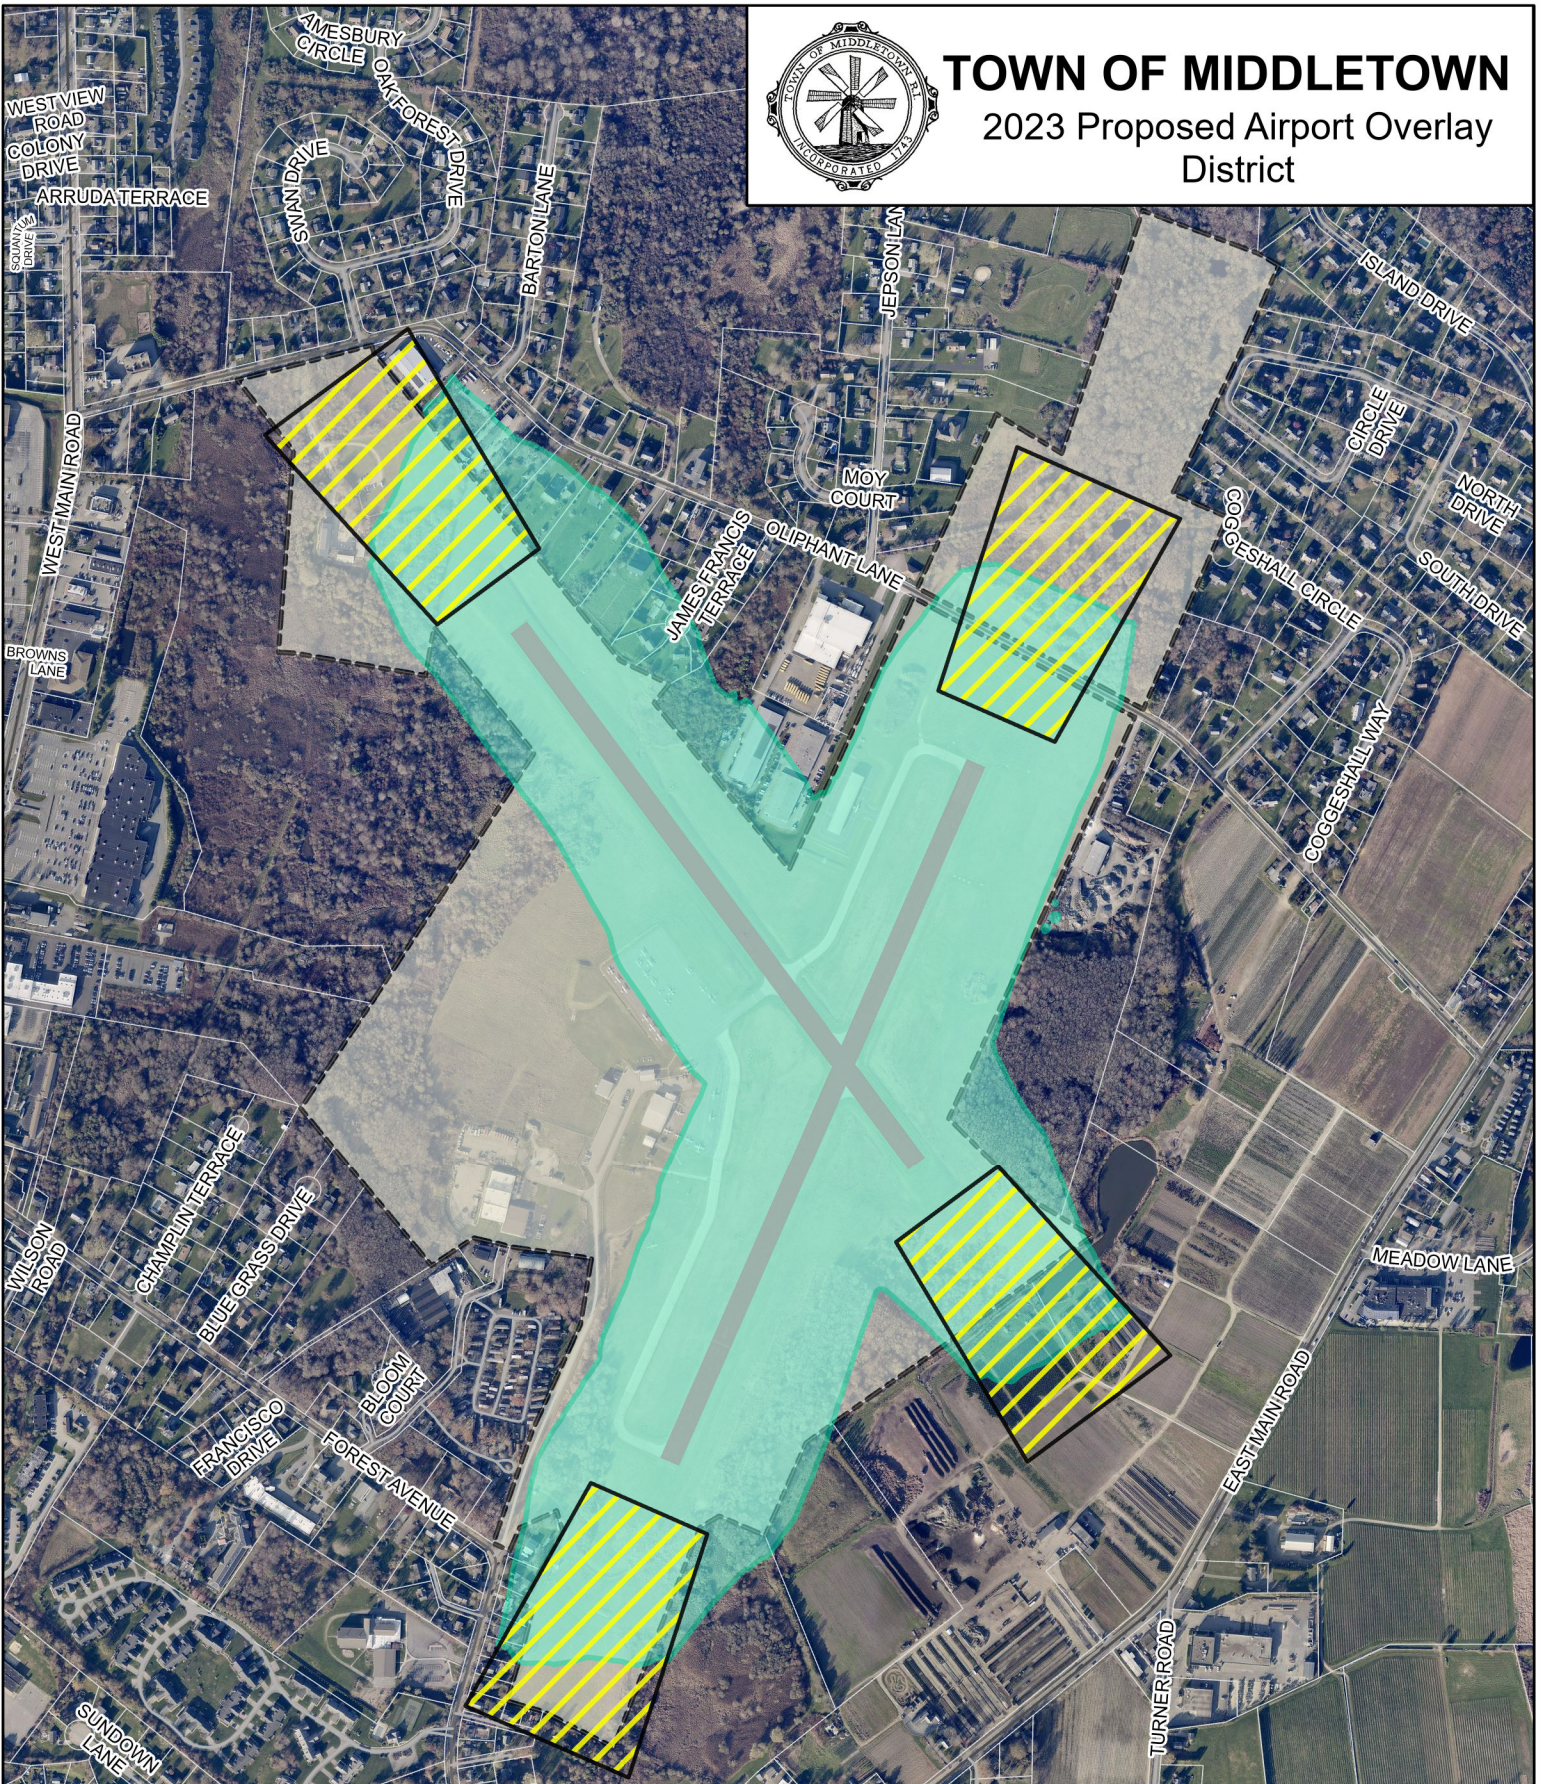

TOWN OF MIDDLETOWN

2023 Proposed Airport Overlay District

N

Legend

Runway Protection Zone (RPZ)

Height Compliance Area (HCA)

Airport Property

Airport Runway

Property Lines

0 375 750 1,500 Feet

The information depicted on this map is for planning purposes only. It is not adequate for legal boundary definition, regulatory interpretation, or parcel-level analysis. Sources: RIGIS, RIAC, Stantec, Town of Middletown. Author: AG.