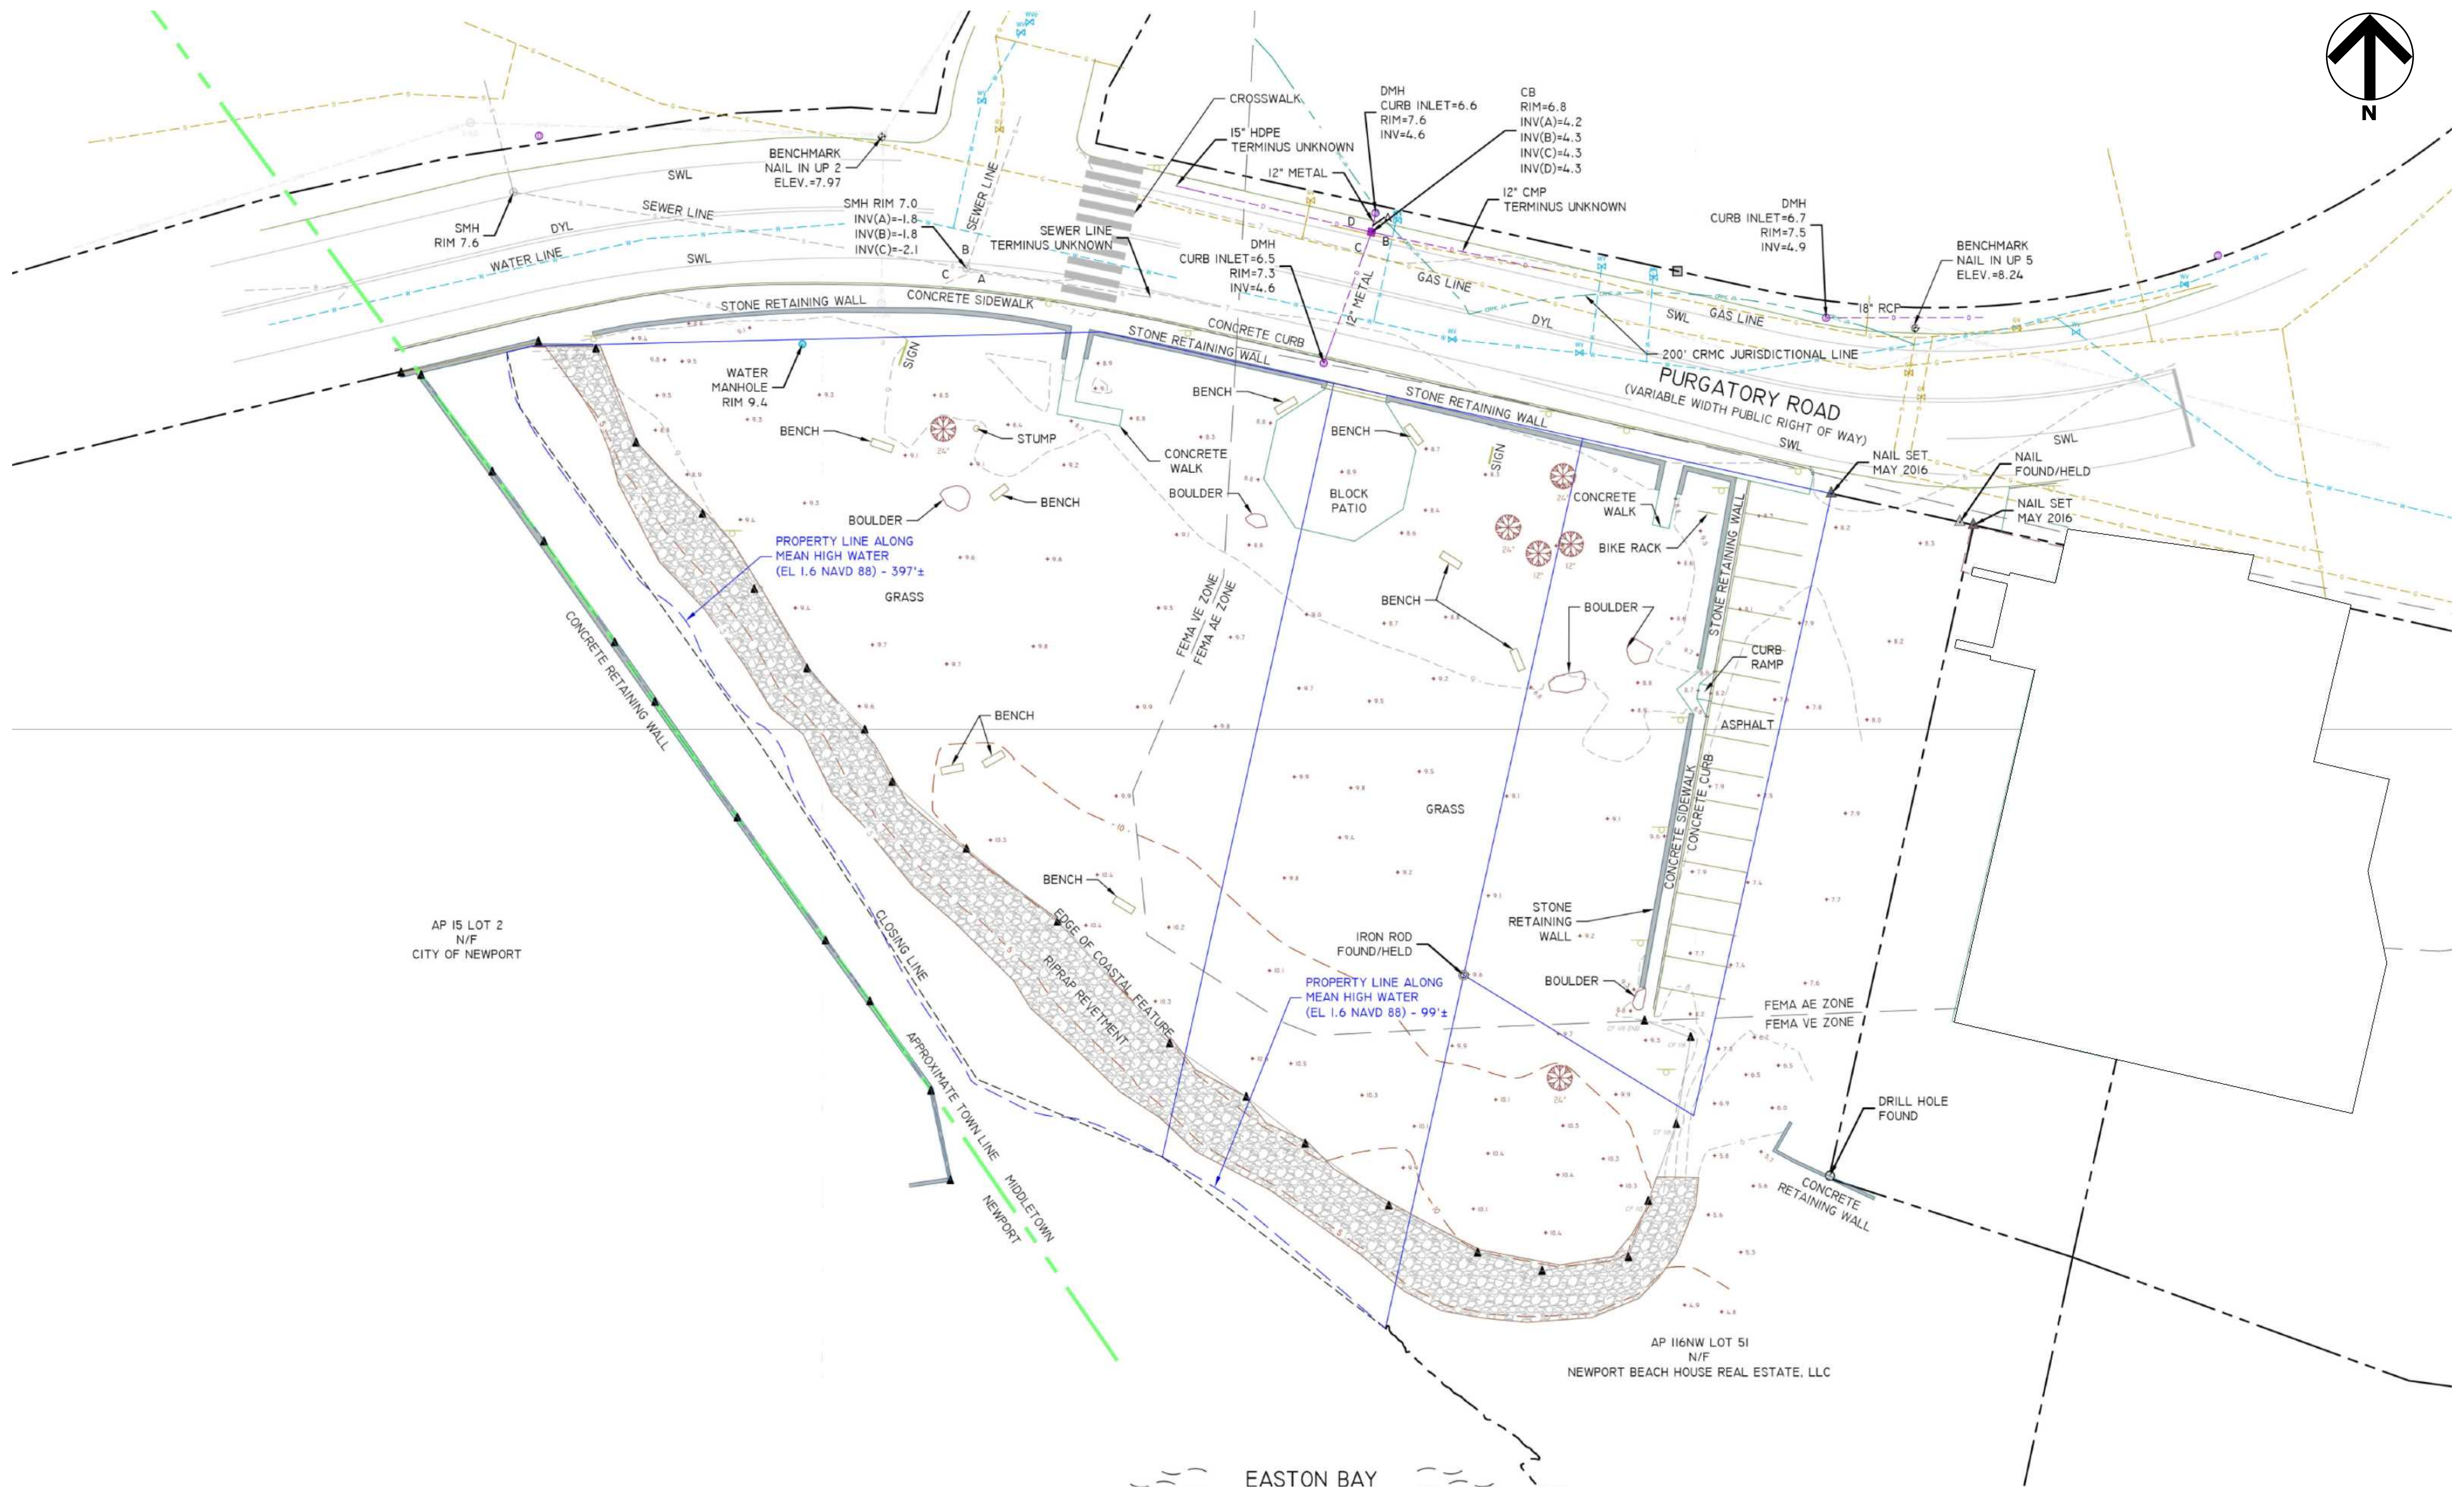

Existing Conditions - Survey

Dunlap Wheeler Park | Town of Middletown

North

March 19, 2025

Scale: As Noted

Middletown, RI