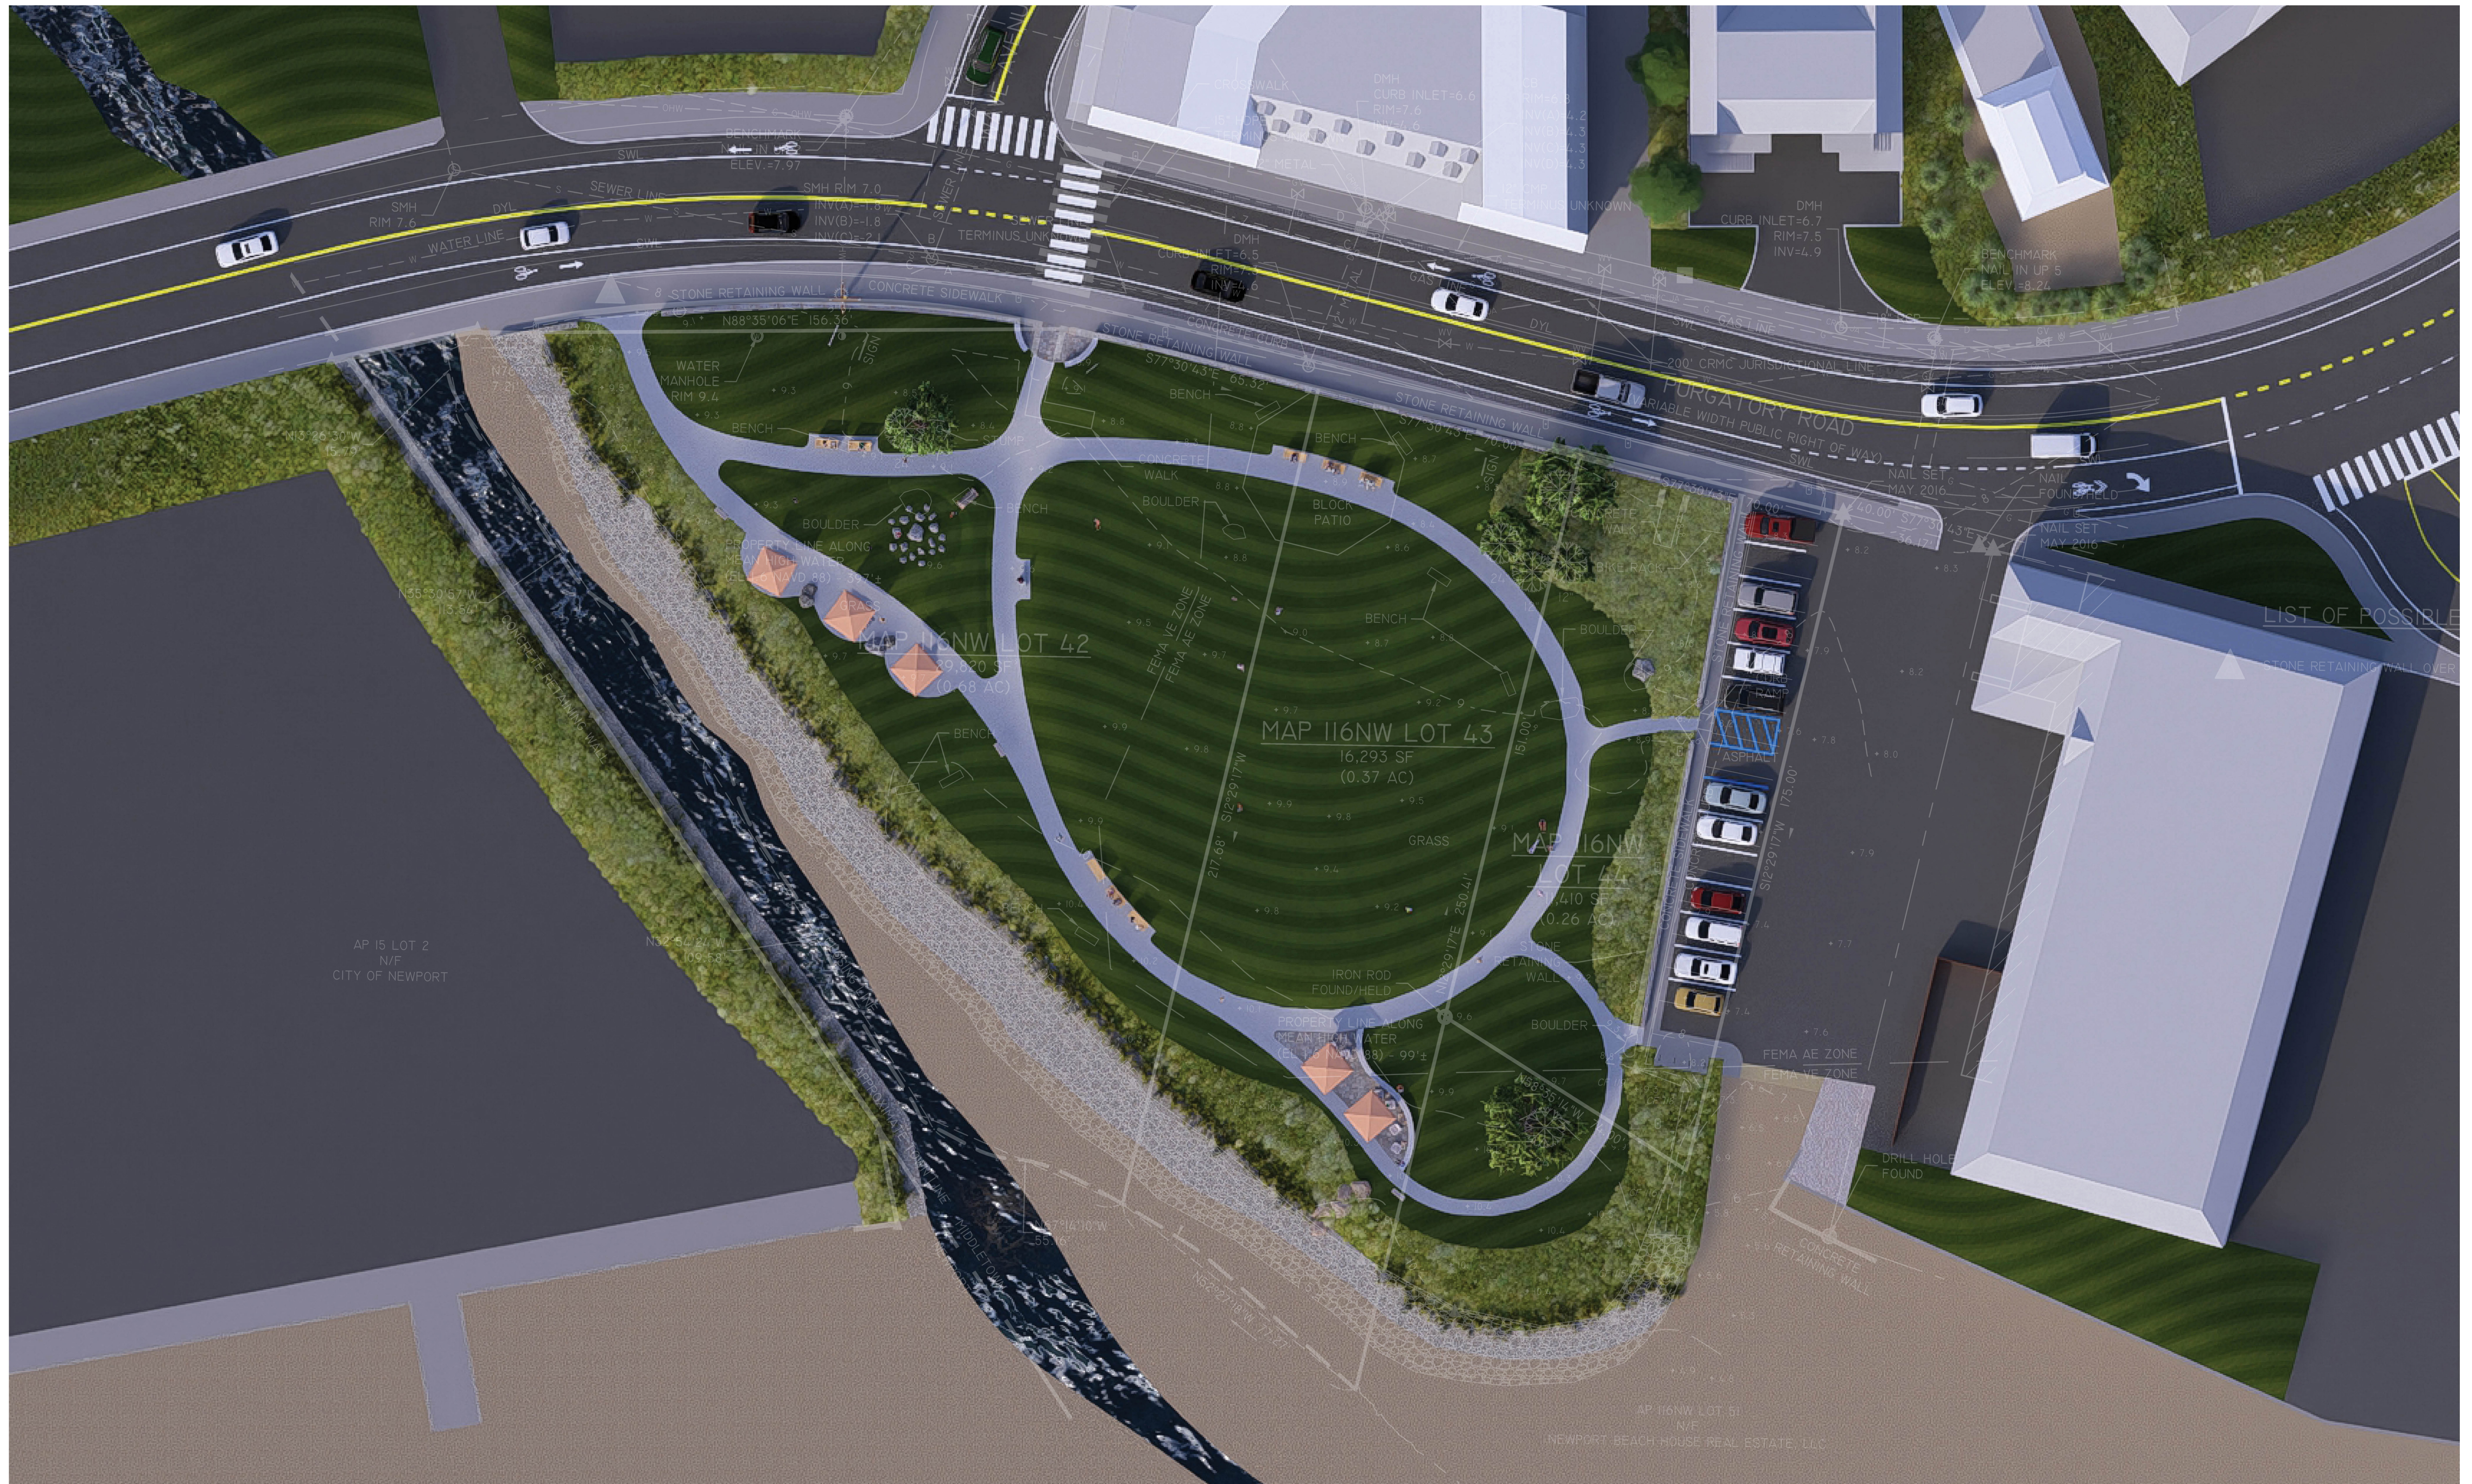

Concept - Site Plan

Dunlap Wheeler Park | Town of Middletown

North

March 19, 2025

Scale: As Noted

10

120

150

100

5

Middletown, RI