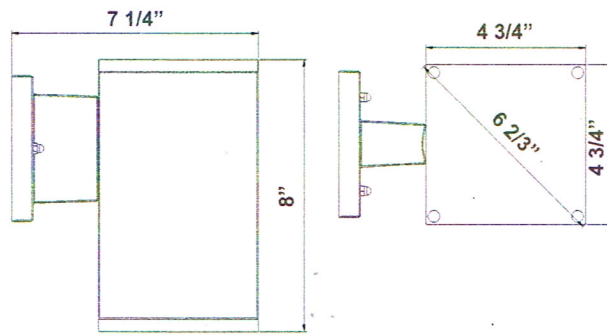

8"(H) x 4 3/4"(W) x 7 1/4"(D)

Ideal for general site lighting, walkways, and stairways, alleys, loading docks, doorway, pathway and parking areas

Features

- Finish: Black, Bronze, Brushed Nickel & White
- Multi CCT (Selectable Switch on the Bottom of the Arm, Protected by Silicon Cover to be Waterproof)
- 7-Year Warranty
- Outdoor Down Light

Technical Specifications

Electrical:

- Voltage: 120-277V AC
- Power Factor: >0.95
- Wattage: 20W
- Efficacy: 80 LPW
- THD: <20%

Mechanical:

- Housing: Die-cast Aluminum & Glass
- Finish: Black, Bronze, Brushed Nickel & White
- Maximum Ambient Temperature: -68°F to 104°F
- IP Rating: IP65, Wet Location