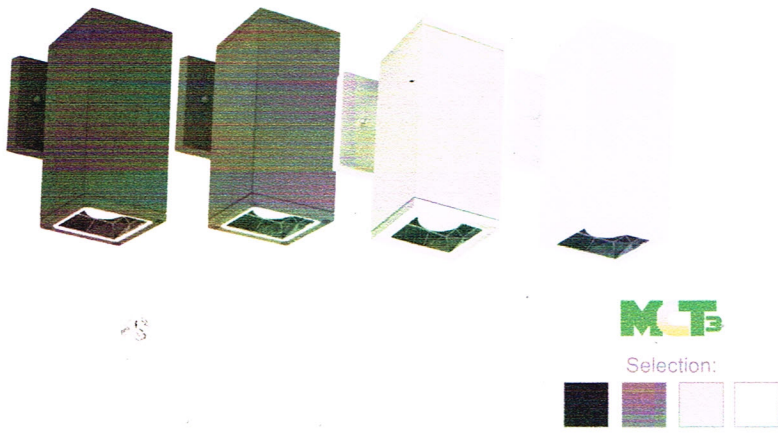

WMCS5 SERIES OUTDOOR LIGHTING

WESTGATE
THE FUTURE IS HERE...AND IT'S QUITE BRIGHT!

WMCS5-DL-MCT-BK-DD
WMCS5-DL-MCT-BR-DD
WMCS5-DL-MCT-BN-DD
WMCS5-DL-MCT-WH-DD

Customer Name: _____
Project Name: _____
Note: _____ Type: _____

8"(H) x 4 3/4"(W) x 7 1/4"(D)

Ideal for general site lighting, walkways, and stairways, alleys, loading docks, doorway, pathway and parking areas

Features

- Finish: Black, Bronze, Brushed Nickel & White
- Multi CCT (Selectable Switch on the Bottom of the Arm, Protected by Silicon Cover to be Waterproof)
- 7-Year Warranty
- Outdoor Down Light

Technical Specifications

Electrical:

- Voltage: 120-277V AC
- Power Factor: >0.95
- Wattage: 20W
- Efficacy: 80 LPW
- THD: <20%

Mechanical:

- Housing: Die-cast Aluminum & Glass
- Finish: Black, Bronze, Brushed Nickel & White
- Maximum Ambient Temperature: -68°F to 104°F
- IP Rating: IP65, Wet Location