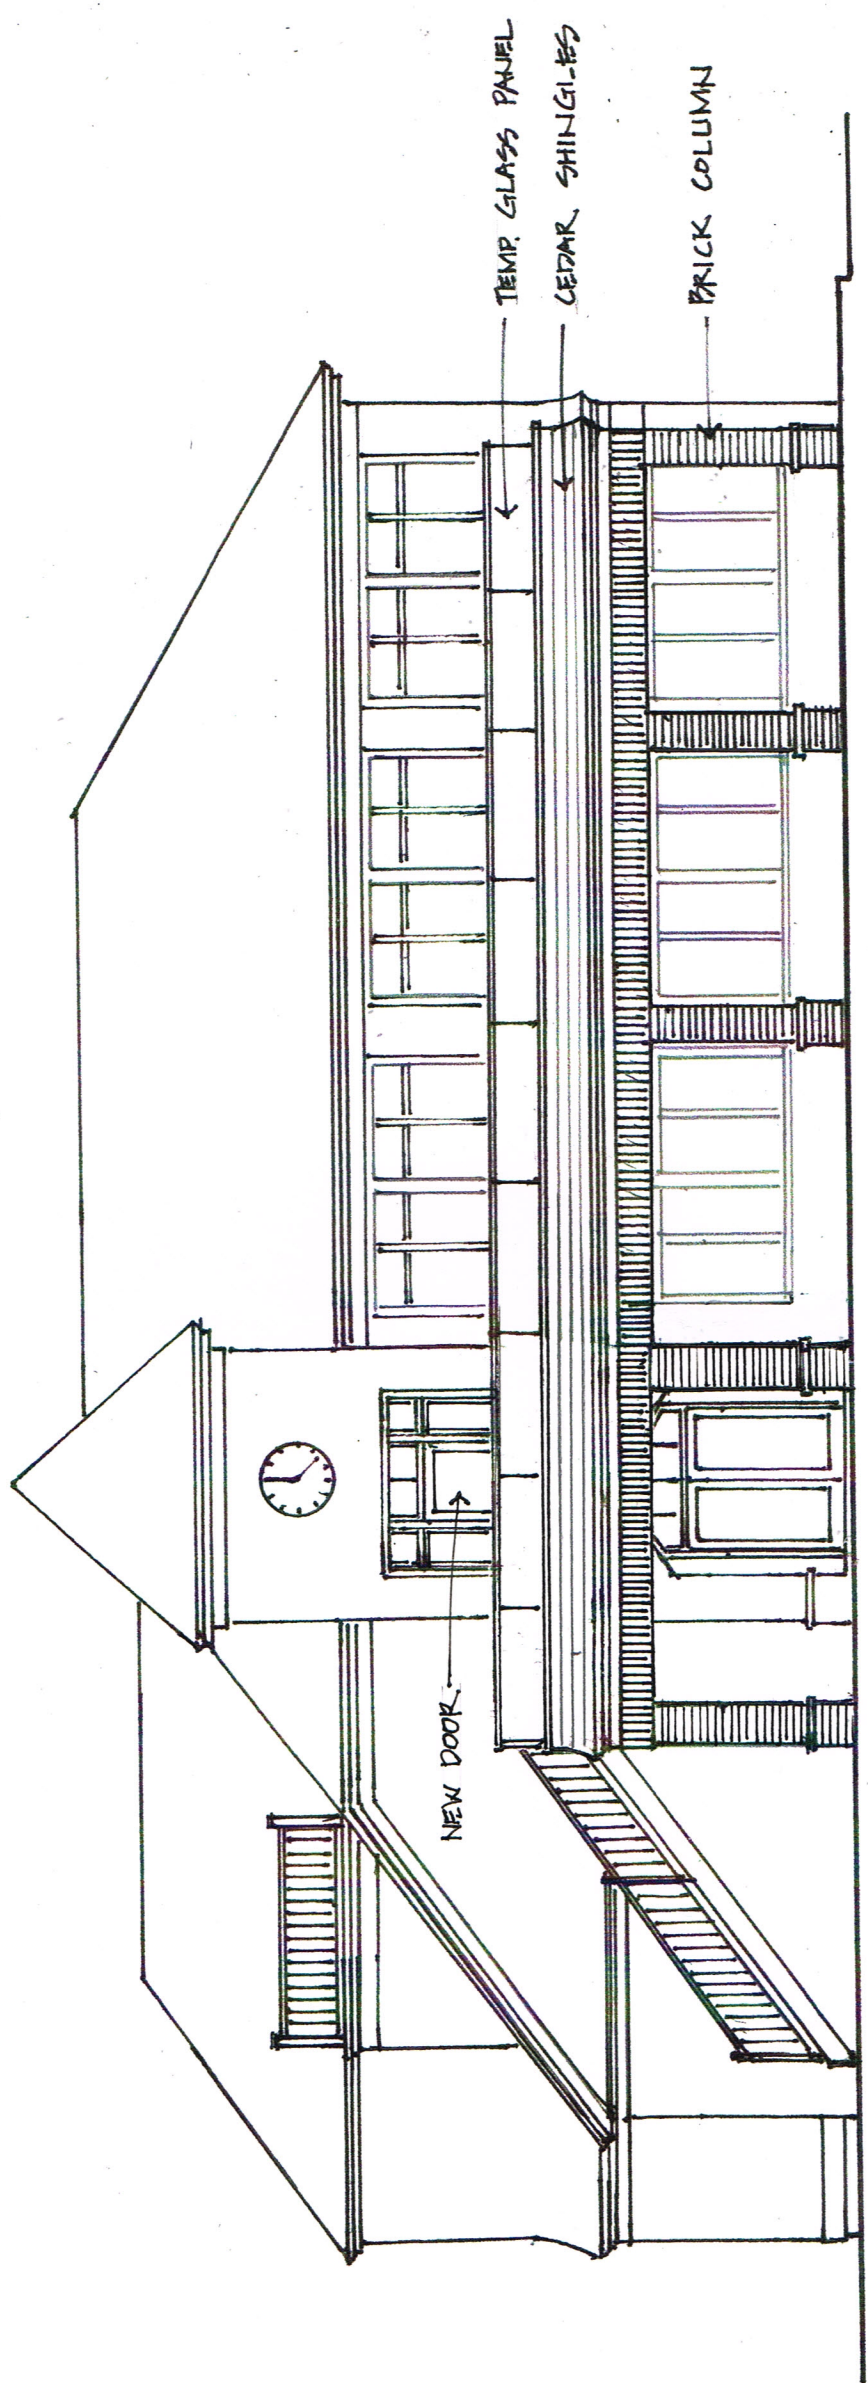

PAUL D. BURKE, ARCHITECT
AIA, NCARB
211 Parkside Ave.
Middletown, CT 06459
860-442-4422

PROJECT:
SPORTS TICKET
RESTAURANT
MIDDLETOWN, CT

1.5.23

SCALE: 1/8"

A3

1/8" = 1'-0"

West Elevation